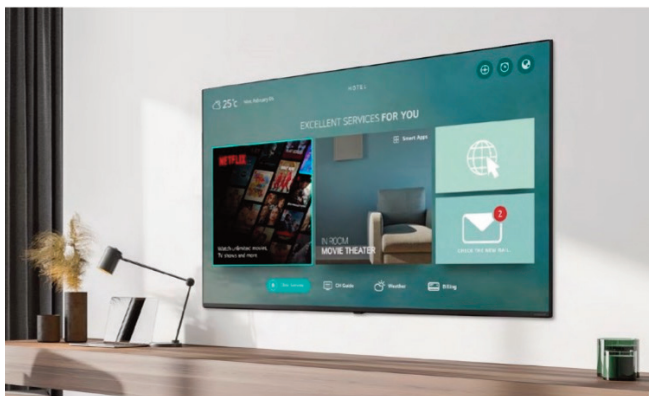

Pro:Idiom®

DRM (Digital Rights Management) technology unlocks access to premium content to help assure rapid and broad deployment of HDTV and other high-value digital content.

Pro:Centric Direct

Pro:Centric Direct is a hotel content management system that provides simple editing tools and various solutions such as one-click service and IP network-based remote management. Hoteliers can easily edit the user interface, provide customized service and manage all property's TVs efficiently.*

* Actual UI may differ from what is shown here.

Easy Access to Netflix Application with Pro:Centric Direct

Hotel guests can enjoy their favorite Netflix shows thanks to the Netflix Application service supported within Pro:Centric Direct. Guest Netflix subscription is required, or sign-up to a free trial. Must be installed by approved LG SI Partner.*

* webOS 5.0 only / Property Management System required / Usage statistics reporting required

Elegant Slim Design

The UR760H9 series features a slim bezel that is designed to blend into any interior to enhance the décor of the environment in which it's installed to deliver an immersive viewing experience.

SoftAP Virtual Wi-Fi Capability

Software-enabled Access Point (SoftAP) is a "virtual" Wi-Fi feature that uses the TV as a wireless hotspot, enabling guests to connect their own devices. It supports Bridge Mode, allowing administrators to manage in-room SoftAP information such as signal level, SoftAP passwords, etc.*