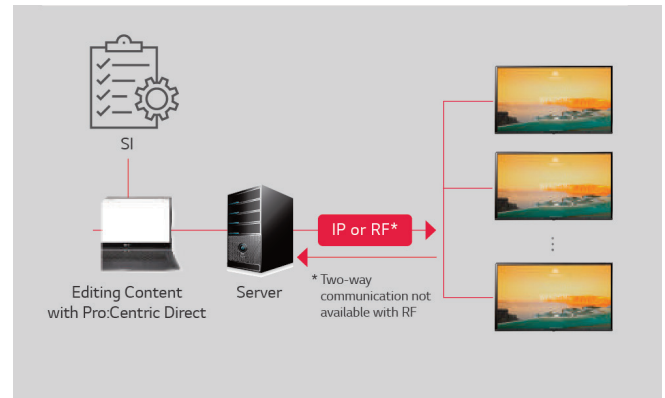

The UR760H9 Series features an Ultra HD Smart TV that supports Pro:Centric Direct, LG's HTML application that offers customizable tools for LG's system Integrator partners to create unique, interactive application experiences. The UR760H9 Series also supports Smart Share, Screen Share, and Pro:Idiom[®] digital rights management.

Pro:Idiom®

DRM (Digital Rights Management) technology unlocks access to premium content to help assure rapid and broad deployment of HDTV and other high-value digital content.

Pro:Centric Direct

Pro:Centric Direct is a hotel content management system that provides simple editing tools and various solutions such as one-click service and IP network-based remote management. Hoteliers can easily edit the user interface, provide customized service and manage all property's TVs efficiently.*