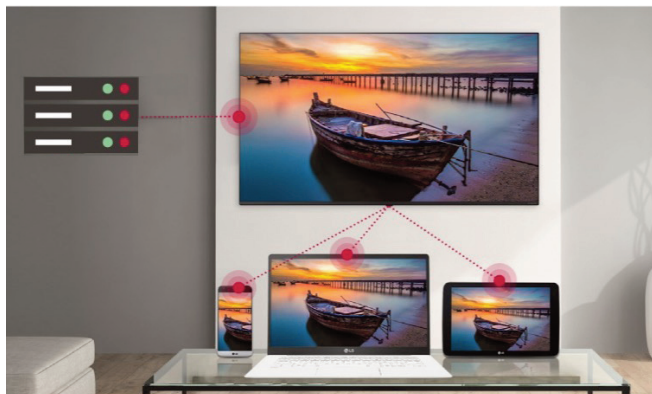

Pro:Idiom®

DRM (Digital Rights Management) technology unlocks access to premium content to help assure rapid and broad deployment of HDTV and other high-value digital content.

Pro:Centric Direct

Pro:Centric Direct is a hotel content management system that provides simple editing tools and various solutions such as one-click service and IP network-based remote management. Hoteliers can easily edit the user interface, provide customized service and manage all property's TVs efficiently.*

* Actual UI may differ from what is shown here.

Easy Access to Netflix Application with Pro:Centric Direct

Hotel guests can enjoy their favorite Netflix shows thanks to the Netflix Application service supported within Pro:Centric Direct. Guest Netflix subscription is required, or sign-up to a free trial. Must be installed by approved LG SI Partner.*

* webOS 5.0 only / Property Management System required / Usage statistics reporting required

Elegant Slim Design

The UR760H9 series features a slim bezel that is designed to blend into any interior to enhance the décor of the environment in which it's installed to deliver an immersive viewing experience.

SoftAP Virtual Wi-Fi Capability

Software-enabled Access Point (SoftAP) is a "virtual" Wi-Fi feature that uses the TV as a wireless hotspot, enabling guests to connect their own devices. It supports Bridge Mode, allowing administrators to manage in-room SoftAP information such as signal level, SoftAP passwords, etc.*