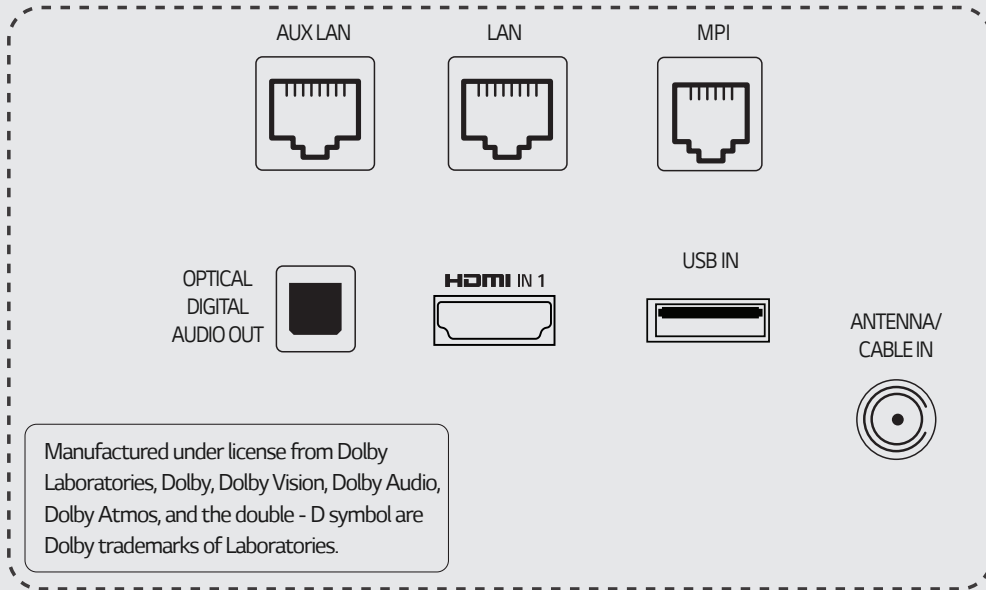

CONNECTIVITY

75" / 65" / 55" / 50"

REAR